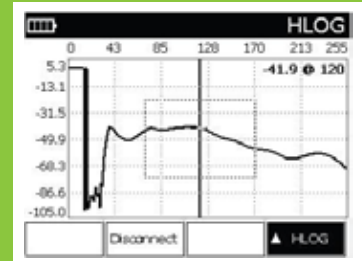

VDSL2 17a - Showtime		
Test	Up	Down
Link Rate	50000	104973
Max Rate	80970	114833
Capacity	61.8	91.4
SNR Margin	9.1	20.6
Power	14.2	8.9
Attenuation	0.0	0.0
INP	0.00	0.00
INT. Delay	0	0

## Showtime

When connected, the status bar indicates the profile used to make the connection. The physical link characteristics are shown in the Showtime table.

Line Failure		
Test	Near	Far
FEC	0	0
CRC	0	0
ES	0	0
UAS	46	46
LOS	0	0
LOF	0	0

## Line Failure Monitor

The Line Failure page shows the event counters and updates continuously.

## Bits per Tone

The Bits graph shows the actual number of bits that are carried over each separate channel (frequency).