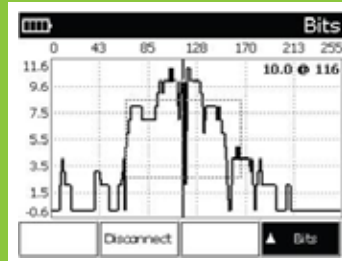

ADSL / VDSL SIDEKICK® PLUS TEST SET

SCAN THIS QR CODE FOR MORE PRODUCT INFORMATION.
FOR PRODUCT VIDEOS, DEMONSTRATIONS, AND MORE, VISIT:

www.youtube.com/GreenleeDEMO

VDSL2 17a - Showtime		
Test	Up	Down
Link Rate	50000	104973
Max Rate	80970	114833
Capacity	61.8	91.4
SNR Margin	9.1	20.6
Power	14.2	8.9
Attenuation	0.0	0.0
INP	0.00	0.00
INT. Delay	0	0

Showtime

When connected, the status bar indicates the profile used to make the connection. The physical link characteristics are shown in the Showtime table.

Line Failure		
Test	Near	Far
FEC	0	0
CRC	0	0
ES	0	0
UAS	46	46
LOS	0	0
LOF	0	0

Line Failure Monitor

The Line Failure page shows the event counters and updates continuously.

Bits per Tone

The Bits graph shows the actual number of bits that are carried over each separate channel (frequency).