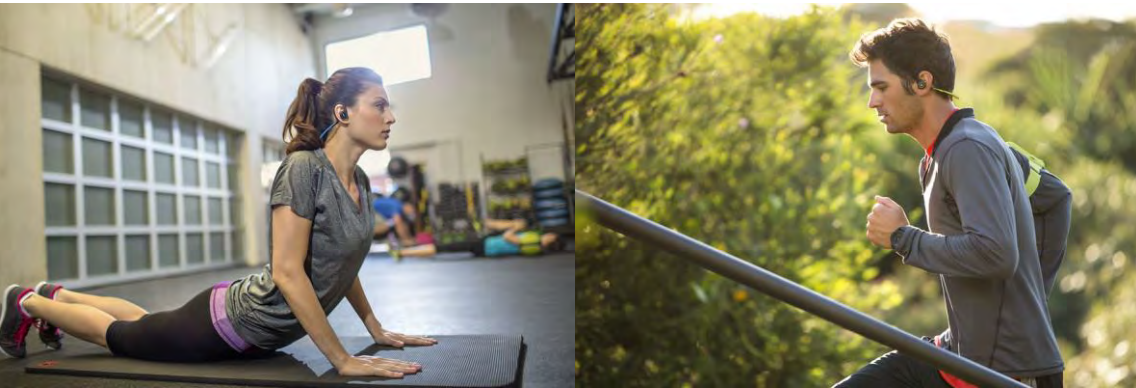

Features

- **Open rich sound**
 - Unique solution for having rich audio and yet an open speaker design
- **Comfortable and secure**
 - Highly flexible design with a secure fit
- **IP57 Sweat, water-proof ***
 - Ensuring the product is workout proof
- **2-in-1 Armband / storage pouch (fits 4.7 inch mobile phone, e.g. iPhone 6, Samsung S6)**
 - Provides a place to store the headset and hold the phone during workout
- **8 hr. listen time**
 - Lasts all day and through multiple work-outs
- **Safety story**
 - Reflective materials on headset and Armband
 - Open speaker design to be aware of your surroundings